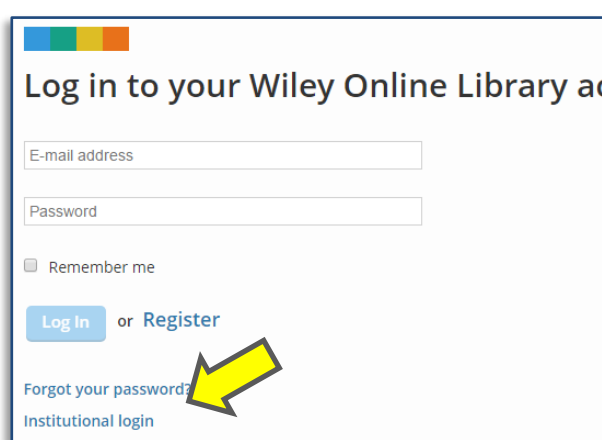

Accessing Wiley Journal Subscriptions Offsite

When accessing Samaritan-subscribed Wiley Journals follow the steps below. If you are on Samaritan's intranet you will log in automatically.

1. After selecting your journal from <http://www.samlib.com/Journals.aspx>, click on "Log In/Register" in the upper right.
2. Click on the "Institutional login" link below "Log In or Register."

3. Use the username and password provided by a Samaritan Librarian and click the "Submit" button.
4. Use your browser's back button to return to the journal. Access will now be available as indicated by the "unlocked" symbol.